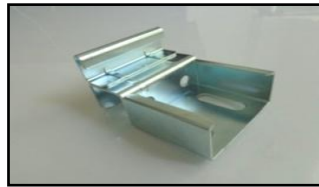

Placon support metal GP40B