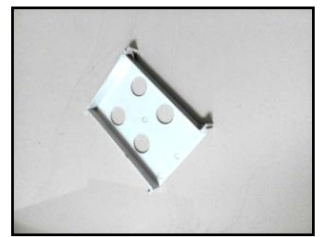

L type plastic angle

Name plate

PT. PRATAMA EKA BIGCO INDONESIA  
**PLASTIC JOINTS & ACCESSORIES**

Label case

Kanban A

Kanban B

Kanban C

Placon support metal GP40A