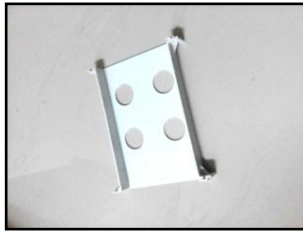

L type plastic angle

Name plate

PT. PRATAMA EKA BIGCO INDONESIA  
**PLASTIC JOINTS & ACCESSORIES**

Label case

Kanban A

Kanban B

Kanban C

Placon support metal GP40A