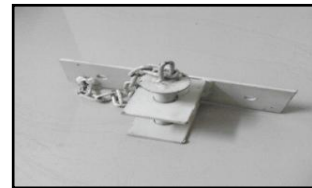

Tracking metal B